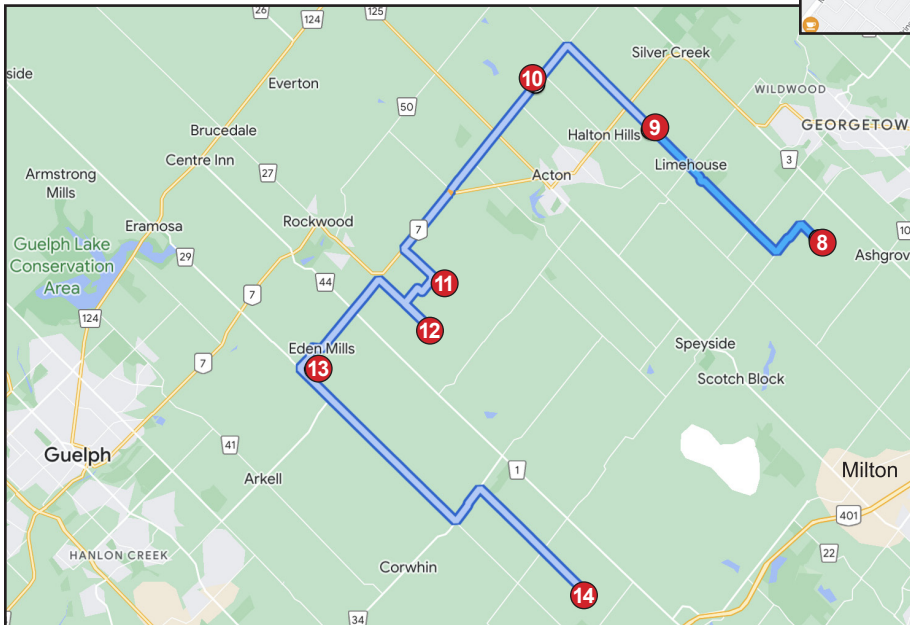

Fine Arts Society of Milton presents FASM Studio Tour

Saturday & Sunday, October 1st & 2nd
10am – 5pm

- 773 Byng Ct. Milton 1
- 16 James St. Milton 2
- 58 King St. Milton 3
- 49 Bronte St. Milton 4
- 563 Roseheath Dr. Milton 5
- 523 Sunnyvale Cr. Milton 6
- 820 Childs Dr. Milton 7

- 8 10737 6th Line, Georgetown
- 9 13016 5th Line, Limehouse
- 10 9676 Erin Halton Townline, 32 Sideroad, Halton Hills
- 11 13655 5th Line Nassagaweya, Milton
- 12 13468 4th Line Nassagaweya, Milton
- 13 109 River Glen Path, Eden Mills
- 14 10280 2nd Line Nassagaweya, Milton

- 8307 Guelph Line, Milton 15
- 1617 Milborough Line, Hamilton 16
- 1913 Centre Rd, Hamilton 17
- 2 Palomino Dr. Carlisle/Hamilton 18
- 6459 Cedar Springs Rd, Kilbride/Burlington 19