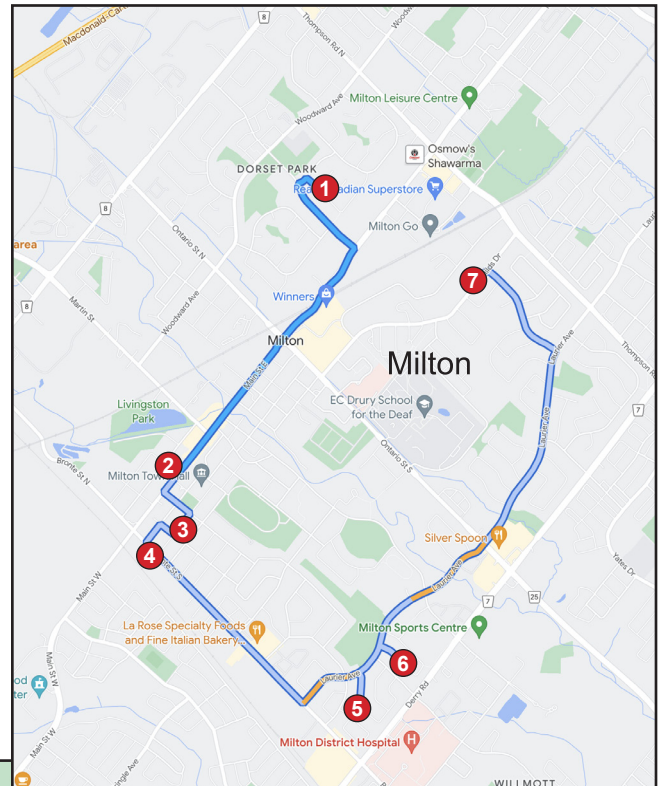

Fine Arts Society of Milton presents FASM Studio Tour

Saturday & Sunday, October 1st & 2nd
10am – 5pm

- 773 Byng Ct. Milton 1
- 16 James St. Milton 2
- 58 King St. Milton 3
- 49 Bronte St. Milton 4
- 563 Roseheath Dr. Milton 5
- 523 Sunnyvale Cr. Milton 6
- 820 Childs Dr. Milton 7

- 8 10737 6th Line, Georgetown
- 9 13016 5th Line, Limehouse
- 10 9676 Erin Halton Townline, 32 Sideroad, Halton Hills
- 11 13655 5th Line Nassagaweya, Milton
- 12 13468 4th Line Nassagaweya, Milton
- 13 109 River Glen Path, Eden Mills
- 14 10280 2nd Line Nassagaweya, Milton

- 8307 Guelph Line, Milton 15
- 1617 Milborough Line, Hamilton 16
- 1913 Centre Rd, Hamilton 17
- 2 Palomino Dr. Carlisle/Hamilton 18
- 6459 Cedar Springs Rd, Kilbride/Burlington 19